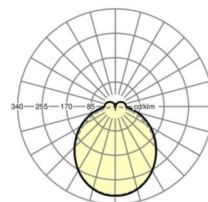

CHARACTERISTICS

Order number	19470004190
EAN number	4020863395866
Commodity code	94051190
Certification mark	IP 20, Protection class I, ENEC10 VDE, F, HACCP DIN10500/Food/IFS-application-related suitability/BRC, Indoor, CE
Impact resistance (IK rating)	IK03 (-20°C bis 35°C)
Ambient temperatur	ta -20°C to 35°C
Warranty period	5 years
State funding programs	BEG - Federal funding for efficient buildings (valid only for Germany)

ELECTRICAL ENGINEERING

Controller	Electronic driver (1 pcs.)
System output	53W
Mains voltage	230V/50Hz
Energy efficiency class/light source	C

LIGHTING TECHNOLOGY

Placement	LED, Colour rendering/Light colour CRI ≥ 80 / 6500K
Colour tolerance (MacAdam)	3SDCM
Nominal luminous flux	8573lm
LED service life	50000h L80/B10 (Tq 35°C)
Luminaire luminous efficiency	163lm/W
Beam angle	115° (C0) / 110° (C90)
UGR lat./long.	26.9 / 26.3

MECHANICS

Housing colour	traffic white RAL 9016
Dimensions (LxWxDxH)	1531mm x 55mm x 37mm
Weight (net)	1.9kg
Type of installation	Mounting rail system installation, Light structure

Dimensions

L	1531 mm	Length
B	55 mm	Width
H	37 mm	Height

DEEP-LINK

<https://www.regiolux.de/en/article/19470004190>

Reference	LED 9000lm 865
ηLB	100 %
Φ ↓/↑	90 % / 10 %
UGR lat./long.	26.9 / 26.3